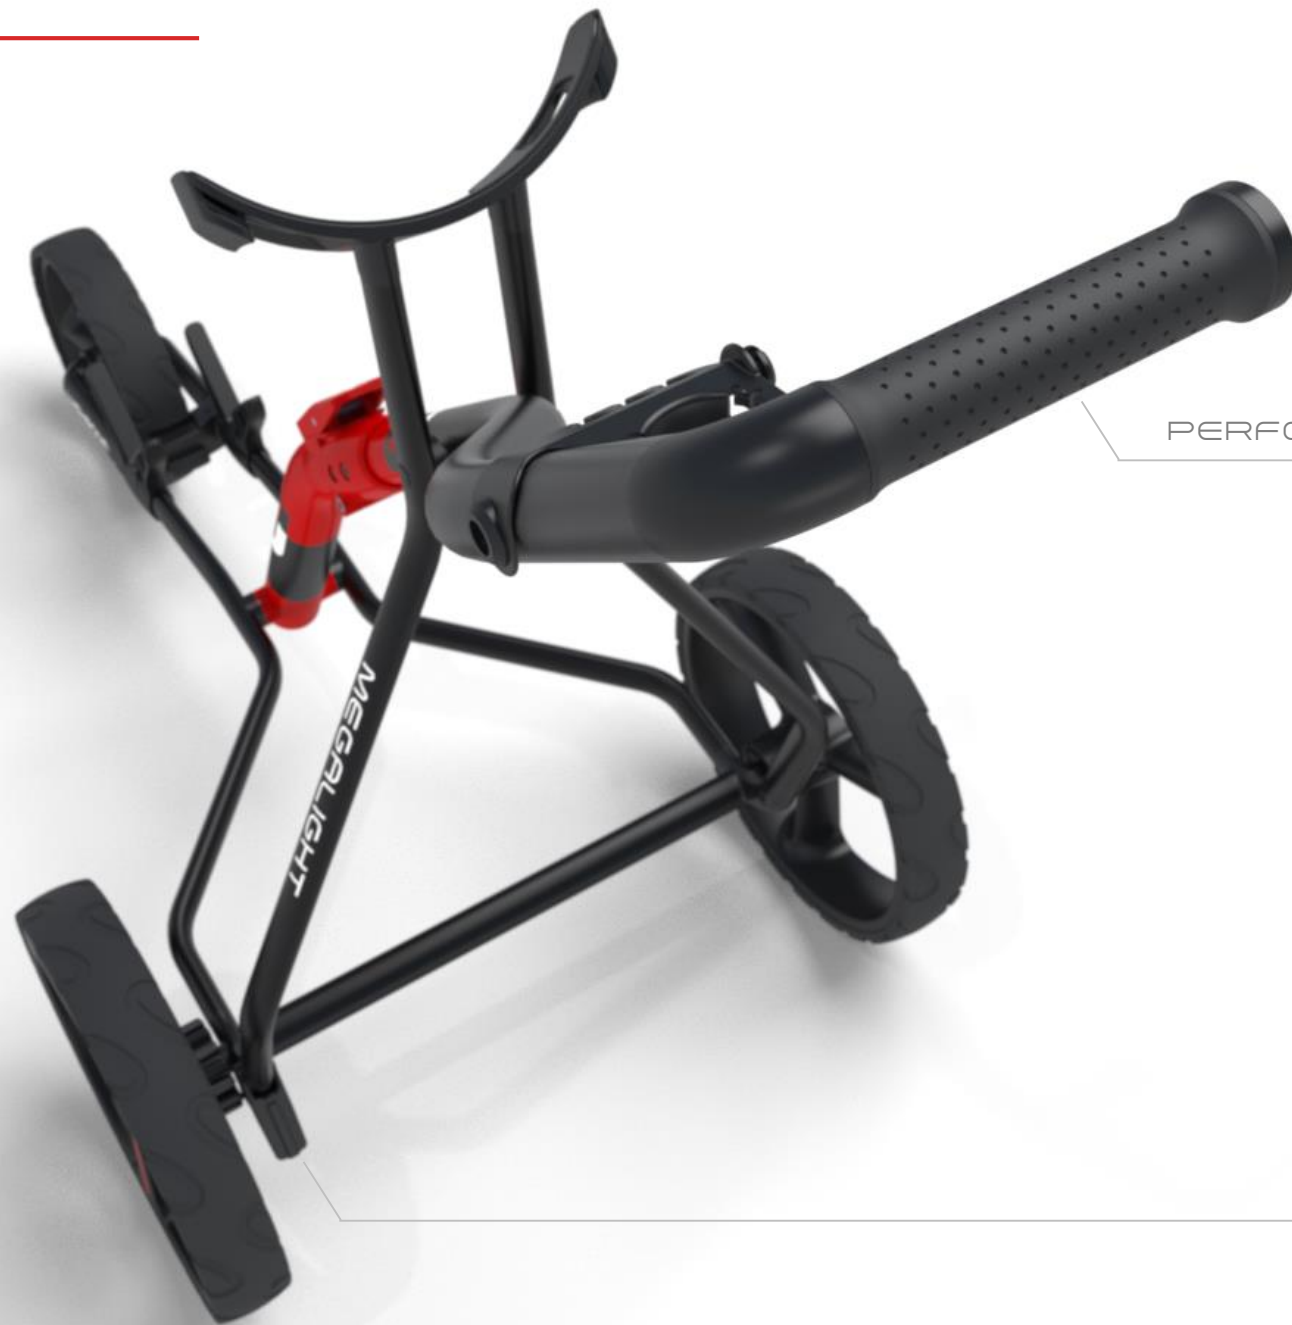

WISHBONE

one

MEGALIGHT

MATT WHITE

MEGALIGHT

MATT WHITE COLOURS

MEGALIGHT

MATT WHITE

MEGALIGHT

CHARCOAL BLACK

MEGALIGHT

CHARCOAL BLACK

MEGALIGHT

CHARCOAL BLACK COLOURS

MEGALIGHT

HIGHLIGHTS

PERFORMANCE GRIP

FOOT BRAKE

HIGHLIGHTS

FAST ACTION
SINGLE-FOLD

AUROSPEACE GRADE
ALUMINIUM FRAME

HIGHLIGHTS

A close-up photograph of a black, multi-spoke wheel, likely from a bicycle or scooter. The wheel features a prominent red vertical stripe on one of the spokes. The background is a soft, out-of-focus white, suggesting a clean studio environment. The lighting highlights the texture of the spokes and the rubber tire.

QUICK RELEASE

DURABLE RUBBER TYRE

HIGHLIGHTS

MAGNETIC ATTACH
FRONT WHEEL

HIGHLIGHTS

MEGALIGHT FRAME
2350 GRAMS

HIGHLIGHTS

SINGLE ACTION
FAST FOLD